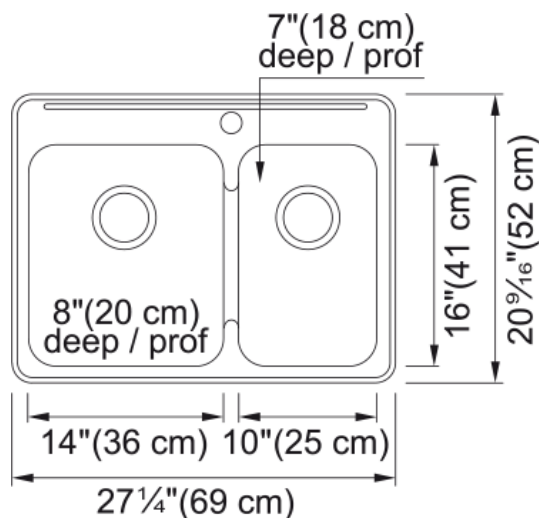

# Steel Queen Drop In Sink QCLA2027R-8-1N | 101.0620.238

### Product Dimensions

Exterior size: right to left	20.551
Exterior size: front to back	27.244
Large bowl size: right to left	14
Large bowl size: front to back	16
Large bowl: depth	7.992
Small bowl size: right to left	10
Small bowl size: front to back	16
Small bowl: depth	7.008

### Installation

Minimum cabinet size	30"
----------------------	-----

### Product specifications

Installation type	Topmount / drop in
Drain hole	3 1/2"
Position of drainer	No drainer